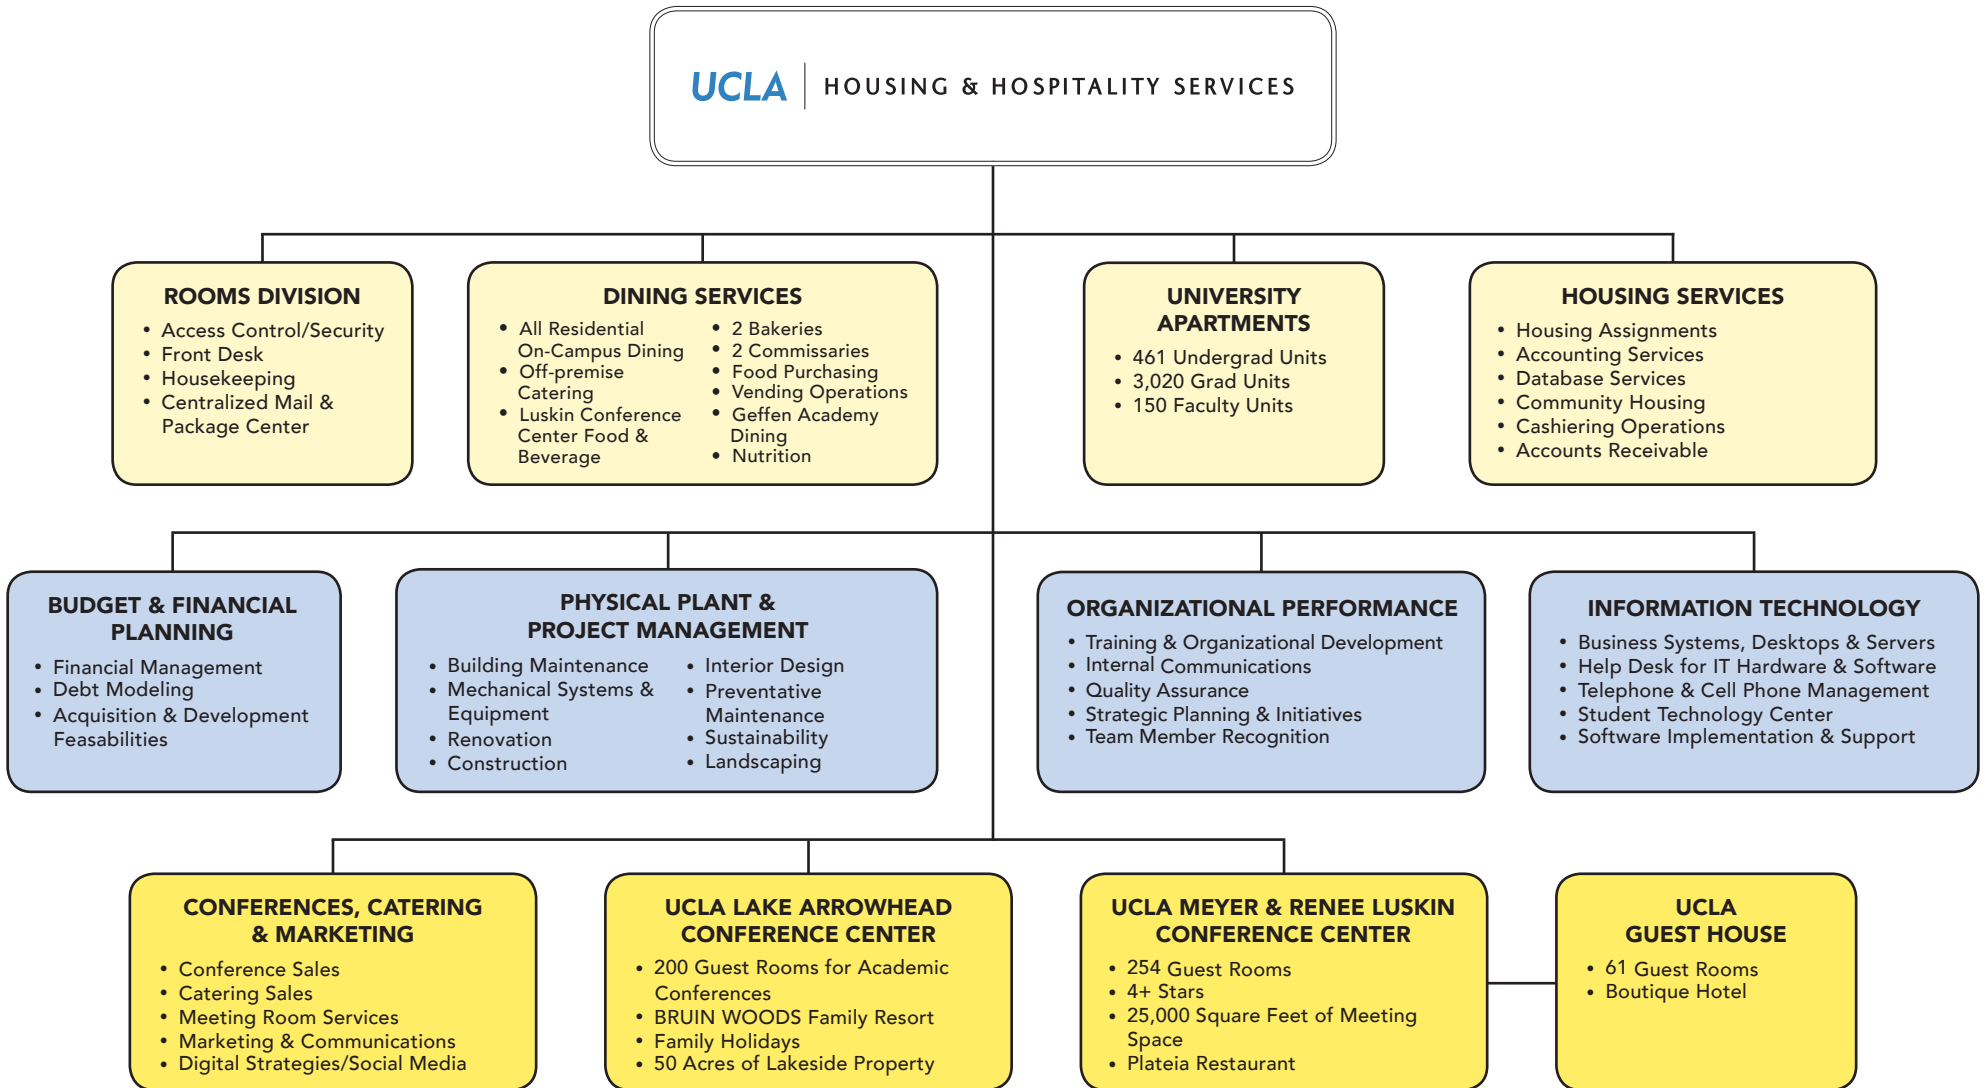

H&HS ORGANIZATIONAL CHART

UCLA | HOUSING & HOSPITALITY SERVICES

LEGEND: Internal Support External Support Hospitality Group

Last updated: April 20, 2018